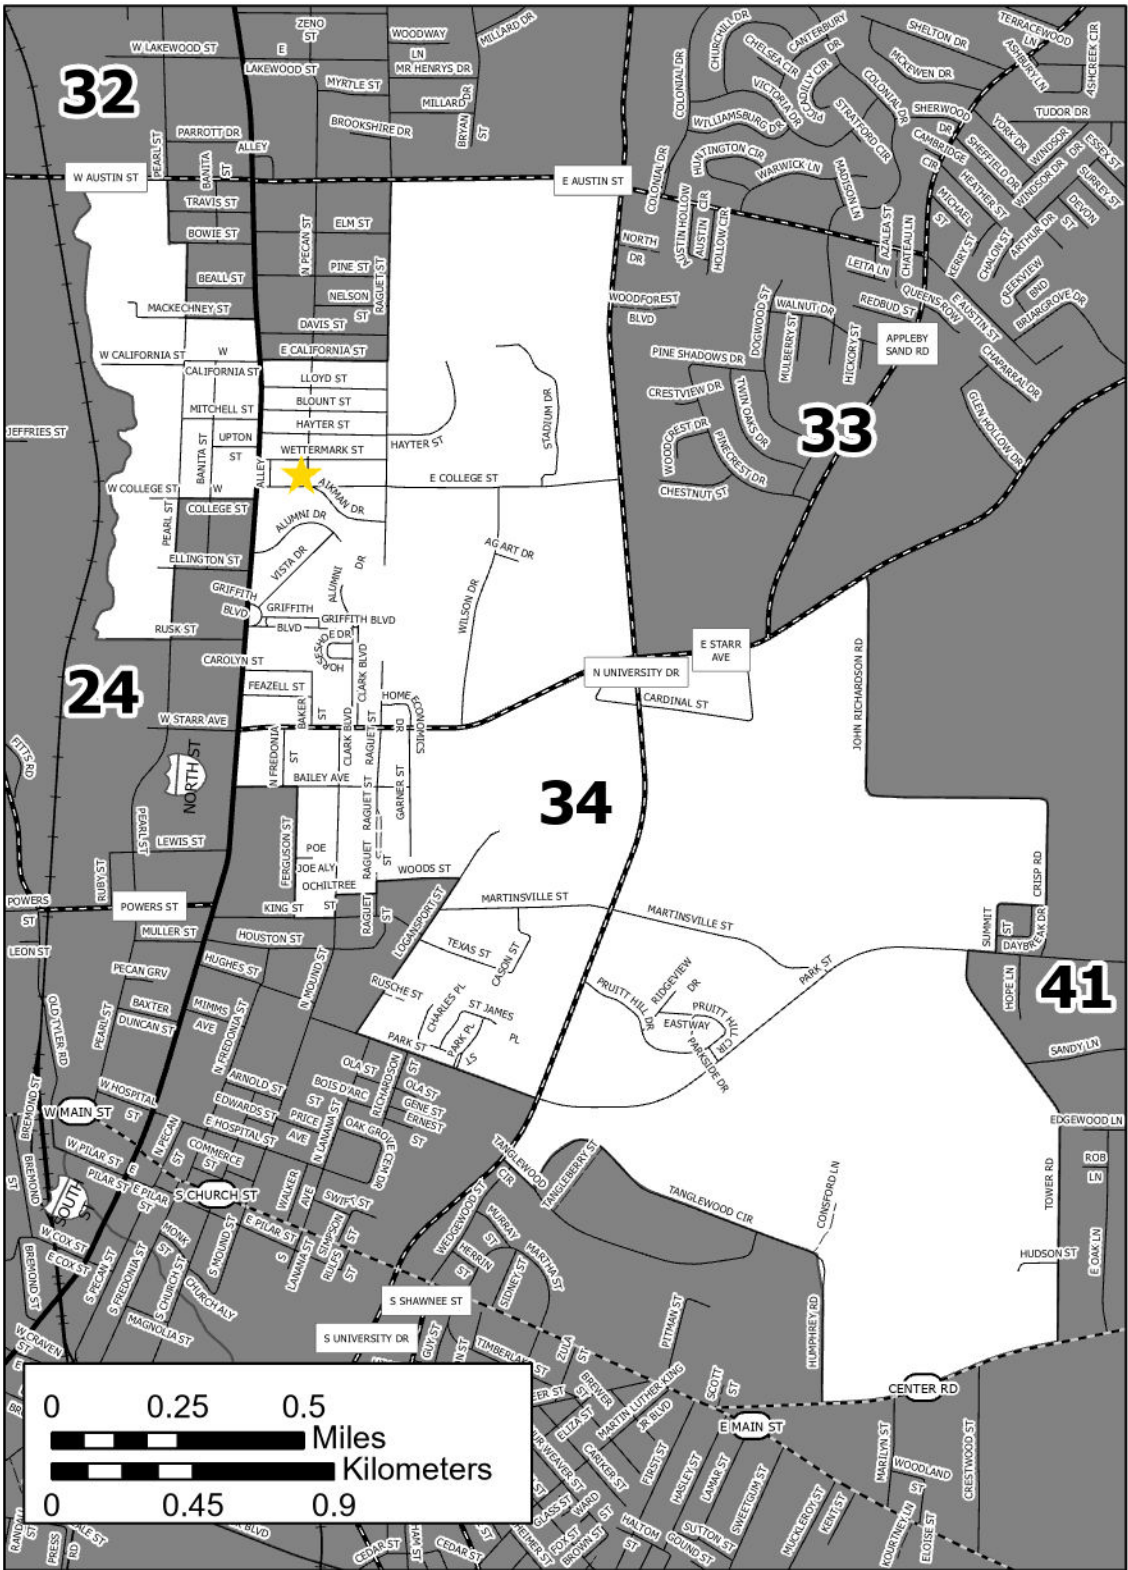

NACOGDOCHES COUNTY

VOTING PRECINCT 34

WESLEY FOUNDATION AT SFA
 129 E COLLEGE ST,
 NACOGDOCHES, TX, 75965

Legend

- City
- County Boundary
- PRIVATE ROAD
- CITY STREET
- COUNTY ROAD
- FARM TO MARKET
- STATE HIGHWAY
- US HIGHWAY
- Railroads
- Water Body
- Polling Location

This information is provided by the Nacogdoches County 911 Addressing Coordinator with the information in the Nacogdoches County 911 Addressing database. This data, however, is provided without guarantee of accuracy of data. It is not intended to imply property ownership. It is not intended to imply legal or contractual obligations in any respect; it is not an express or implied warranty.

Data Sources:
 City of Nacogdoches, Engineering Department
 Nacogdoches County GIS & 911 Addressing
 Nacogdoches County Voting Department

Map produced by Nacogdoches County
 Colt Gutermuth, Coordinator
 Created and last updated 03/02/2026